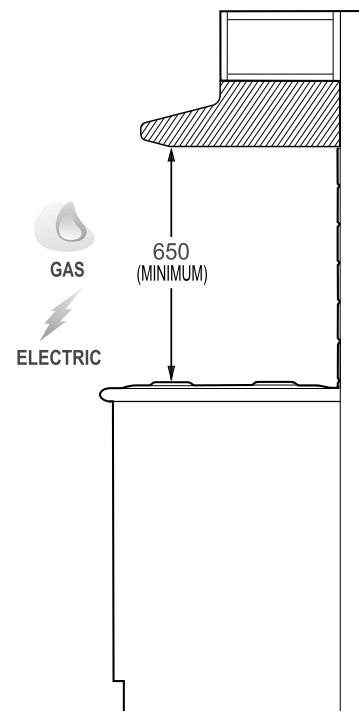

## Fixed rangehoods

WRF910SA/WA, WRF913SA/WA

**Product (below bench) WxDxH (mm)**

898 x 160 x 500

**Duct out through, diameter (mm)**

top or rear, 125

### IMPORTANT

These dimensions are a guide only. All measurements are in millimetres (mm). For complete installation instructions, refer to the manual provided with product.