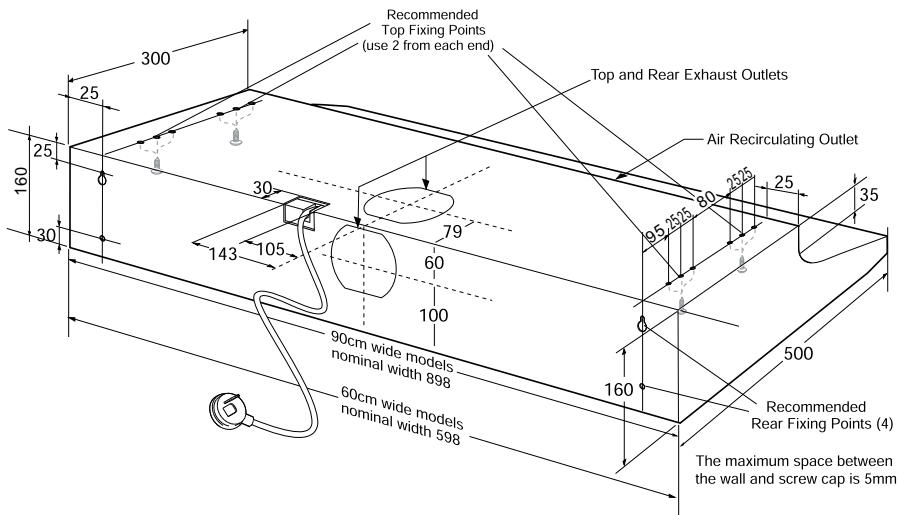

## Fixed rangehoods

WRF910SA/WA, WRF913SA/WA

**Product (below bench) WxDxH (mm)**

898 x 160 x 500

**Duct out through, diameter (mm)**

top or rear, 125

### IMPORTANT

These dimensions are a guide only. All measurements are in millimetres (mm). For complete installation instructions, refer to the manual provided with product.